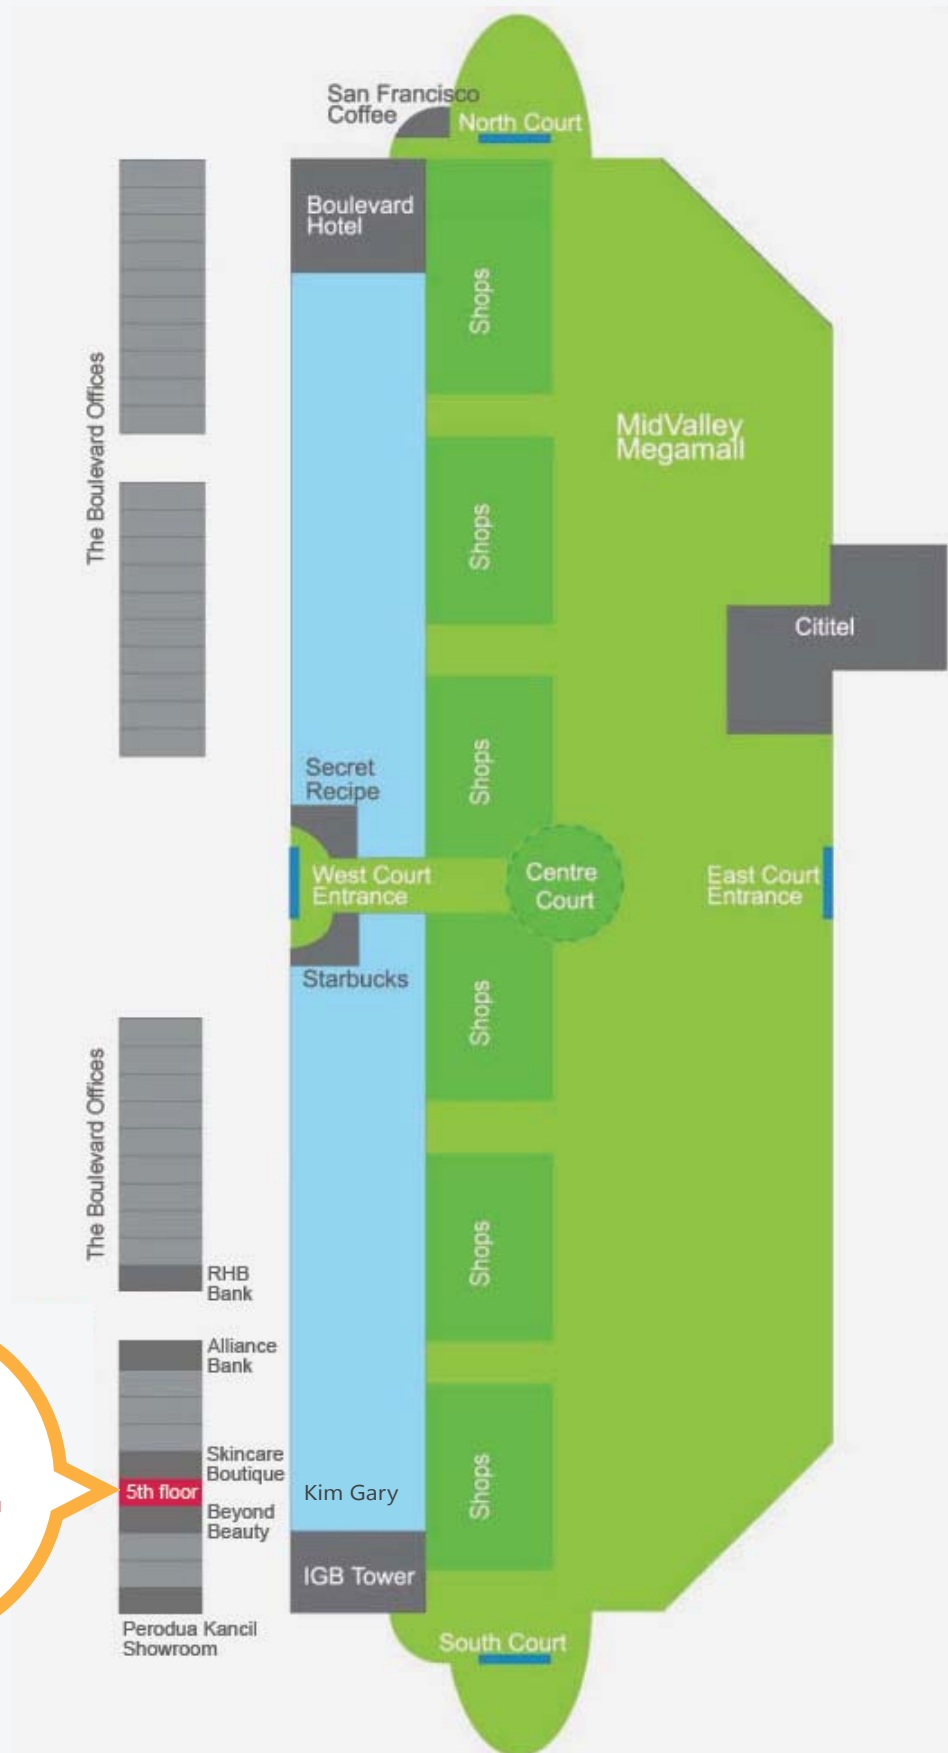

# GUIDANCE VIEW

your ONE-STOP professional training centre

We Are  
**HERE!**

**Guidance View Sdn Bhd**  
5-5 & 7-5 The Boulevard,  
Mid Valley City,  
Lingkar Syed Putra,  
59200 Kuala Lumpur,  
Malaysia.